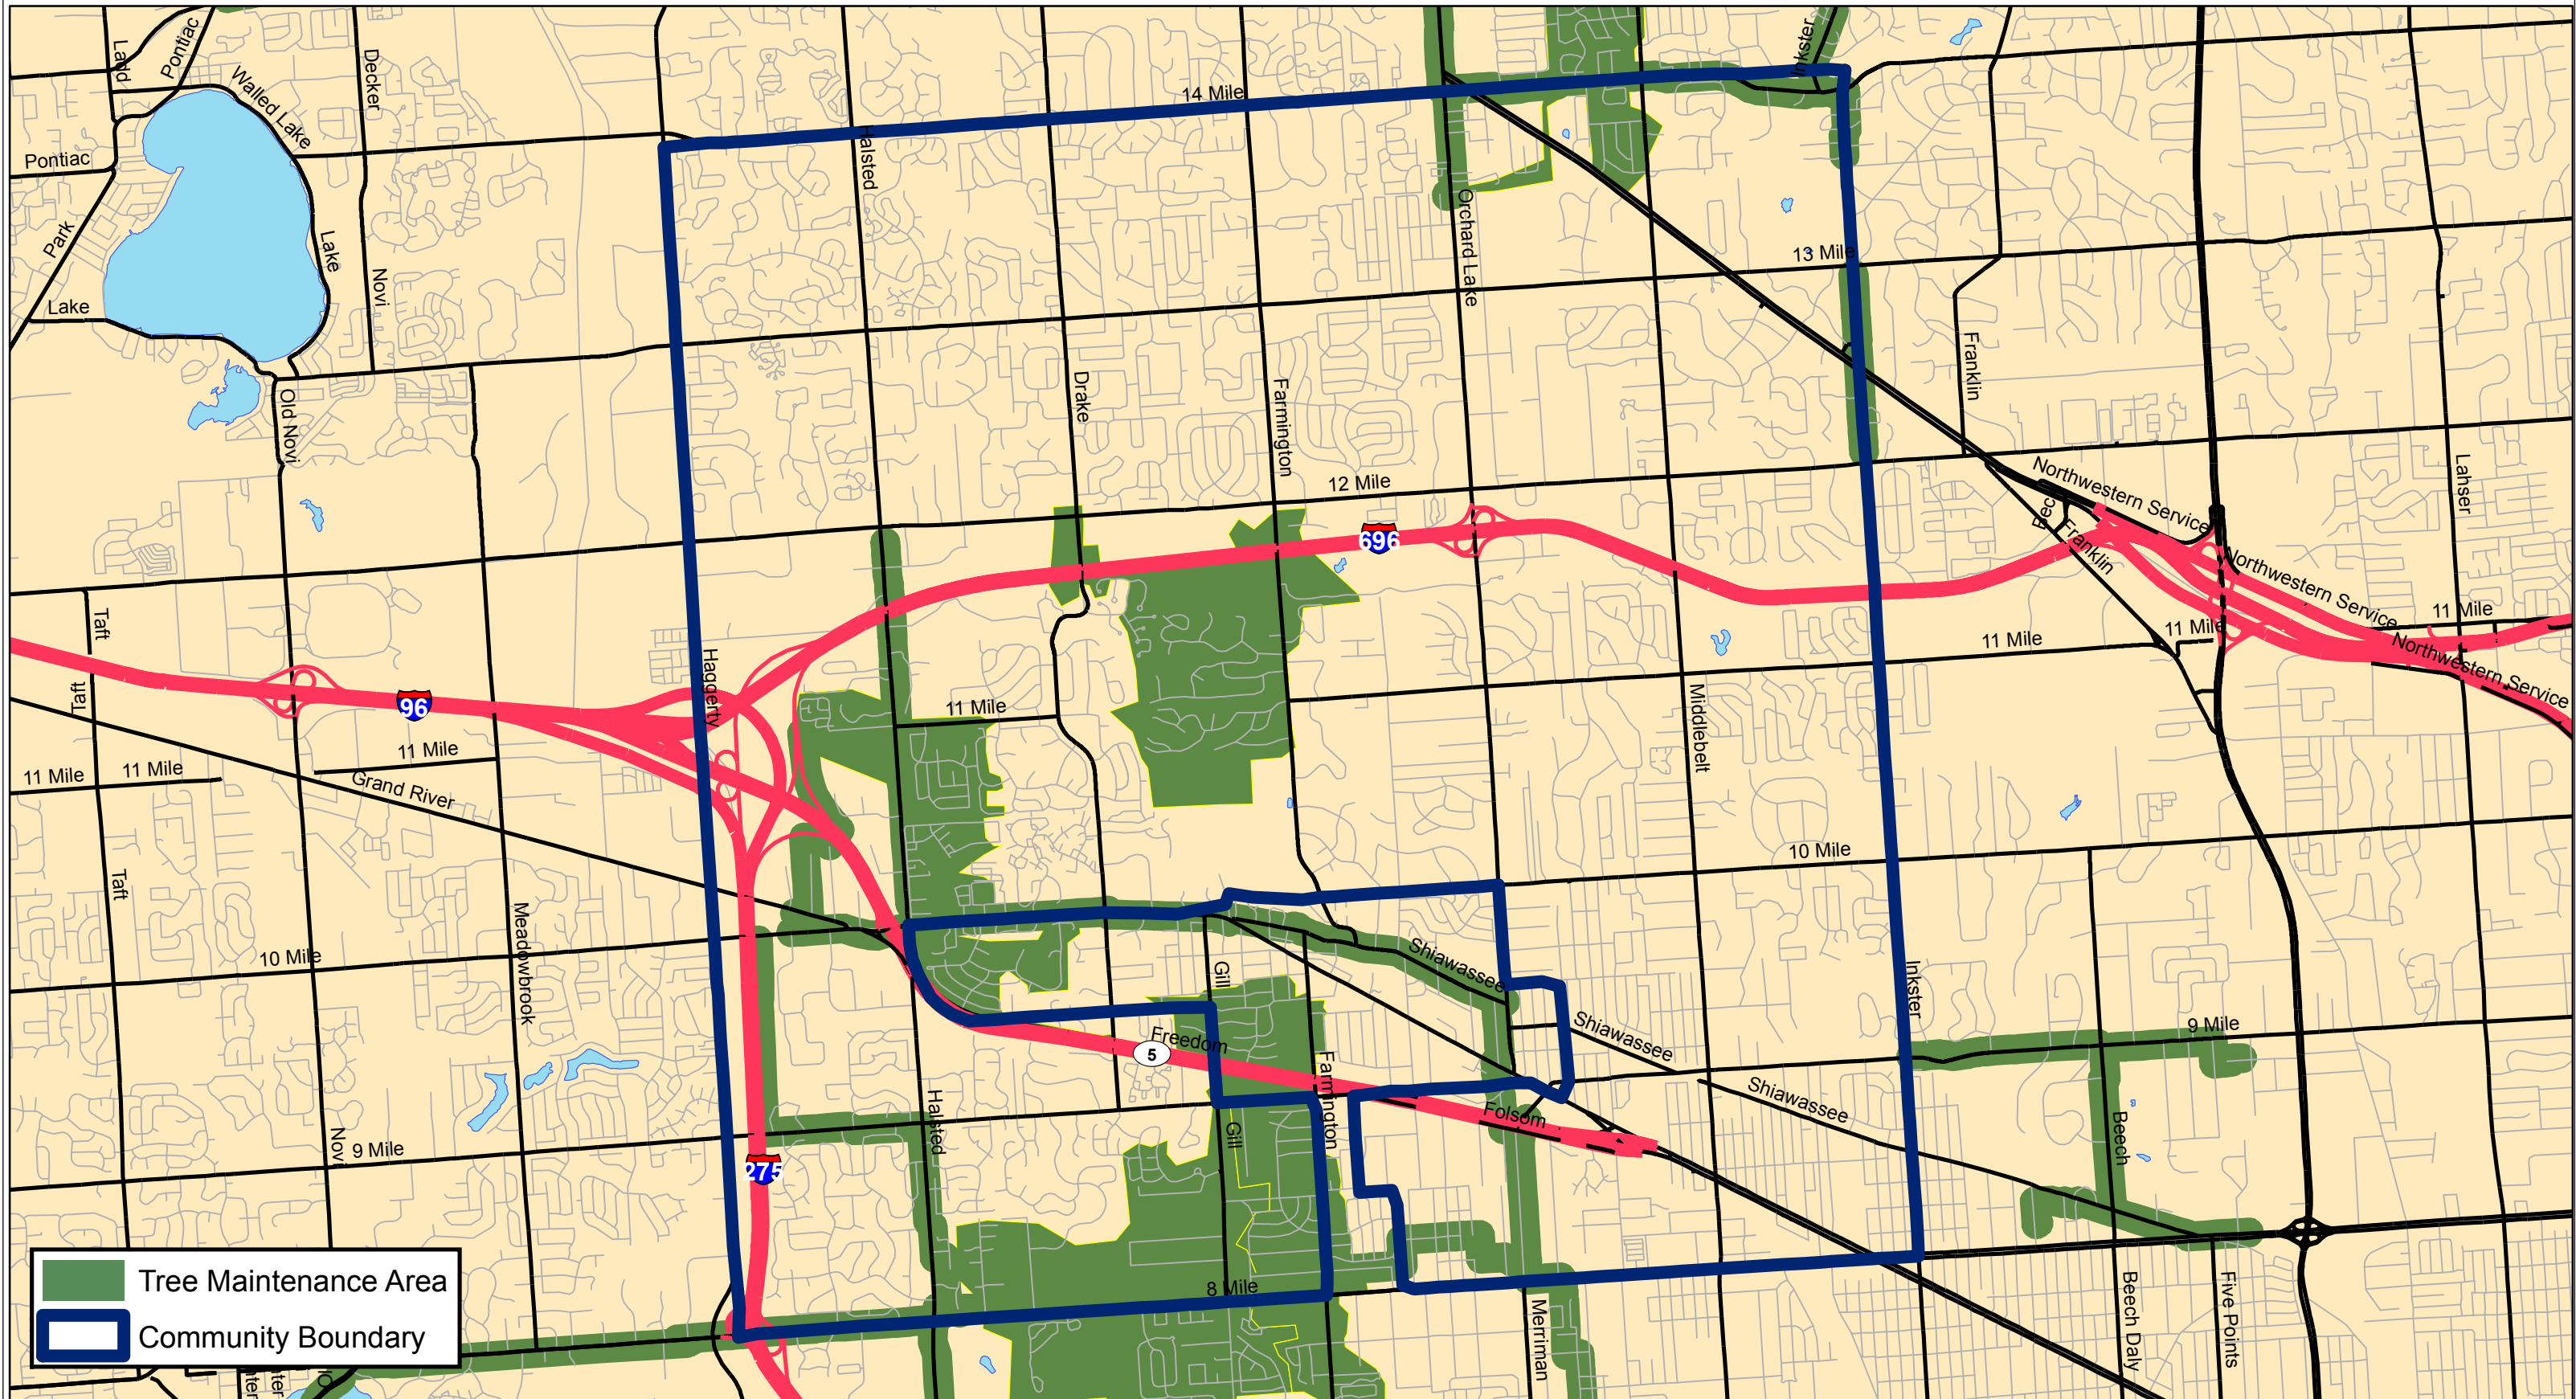

# 2017 Tree Trim Maintenance Program

## Farmington Hills

- Two-thirds of the time DTE Energy customers spend without power is due to trees.
- Tree trimming is an industry-wide solution to prevent outages. DTE Energy follows industry best practice and standards for tree trimming.
- DTE Energy works collaboratively with customers every step of the way to address their concerns before we begin work.

Please note: During 2017, DTE Energy is planning to trim trees within the area shaded green. Additional tree work may be necessary based on circuit performance to improve reliability. Severe weather, or other circumstances may change the timing and extent of the work performed.