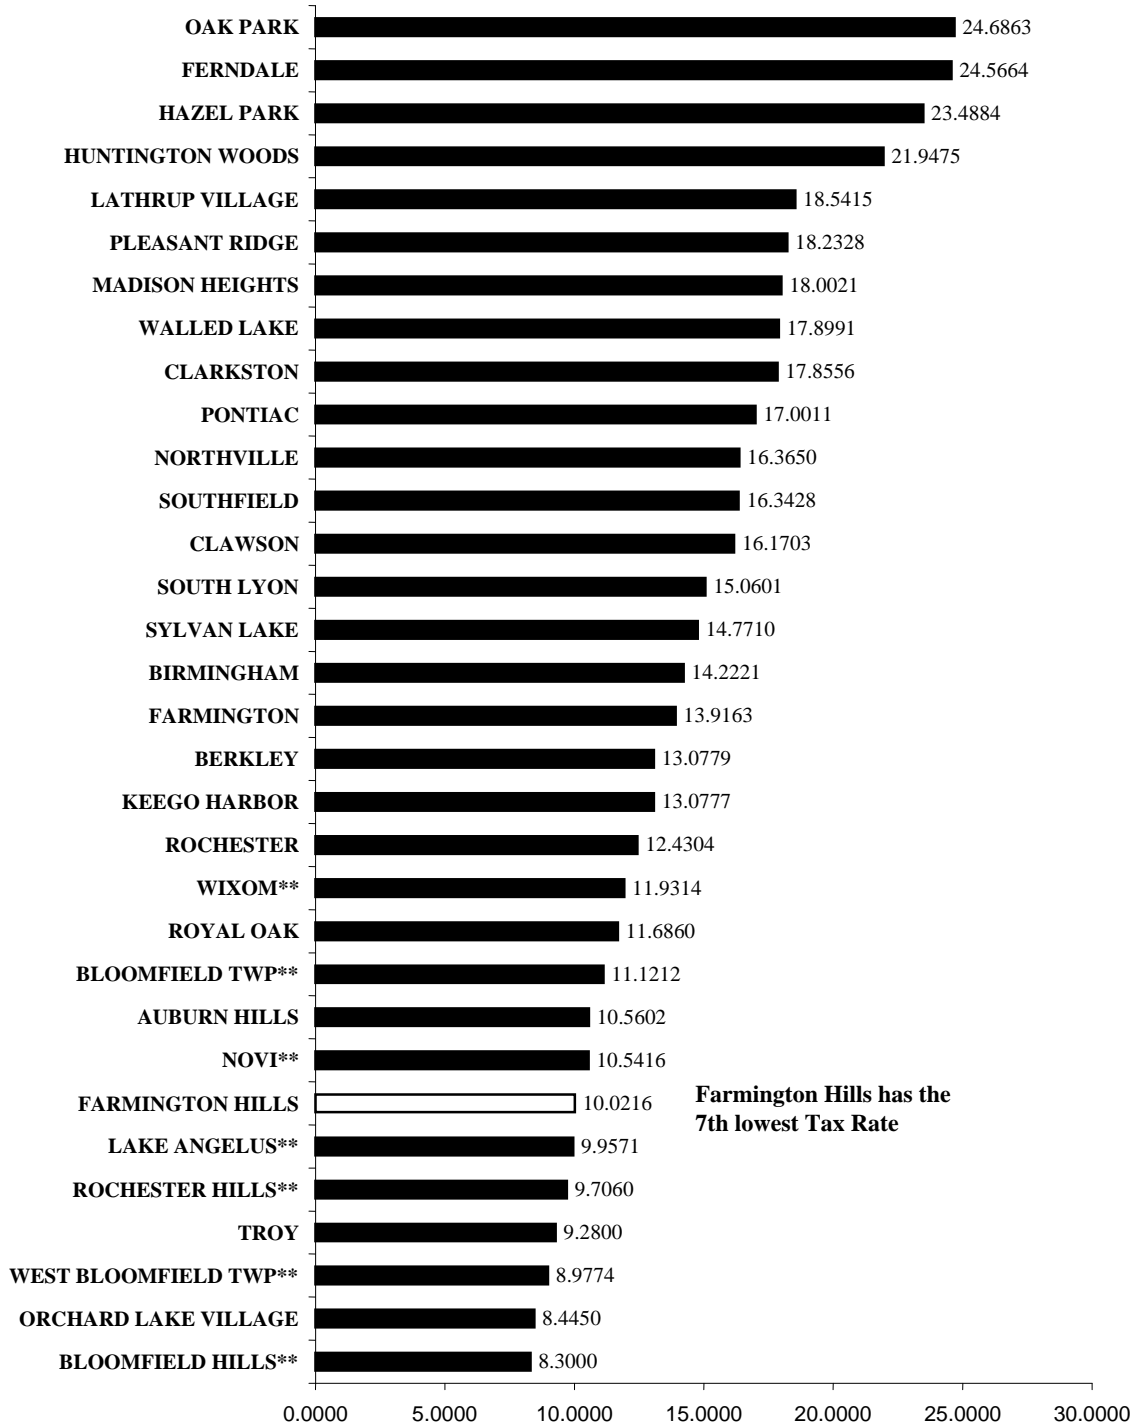

2009 Local Unit Tax Rates

For all Cities and Major Townships in Oakland County

** Does Not Include Refuse Collection Note: The above rates do not include the transportation millage.